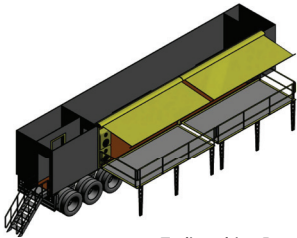

Floor Standing Air Conditioners

Ablution Facilities

Ablution Facilities for Persons with Disabilities

Generator

1000 Seater PVC + VIP Glass Panel Marquees

Super-link Truck Tractor with Trailers

Trailer with a Stage, Sound System, Lighting and Generator (plug and play)